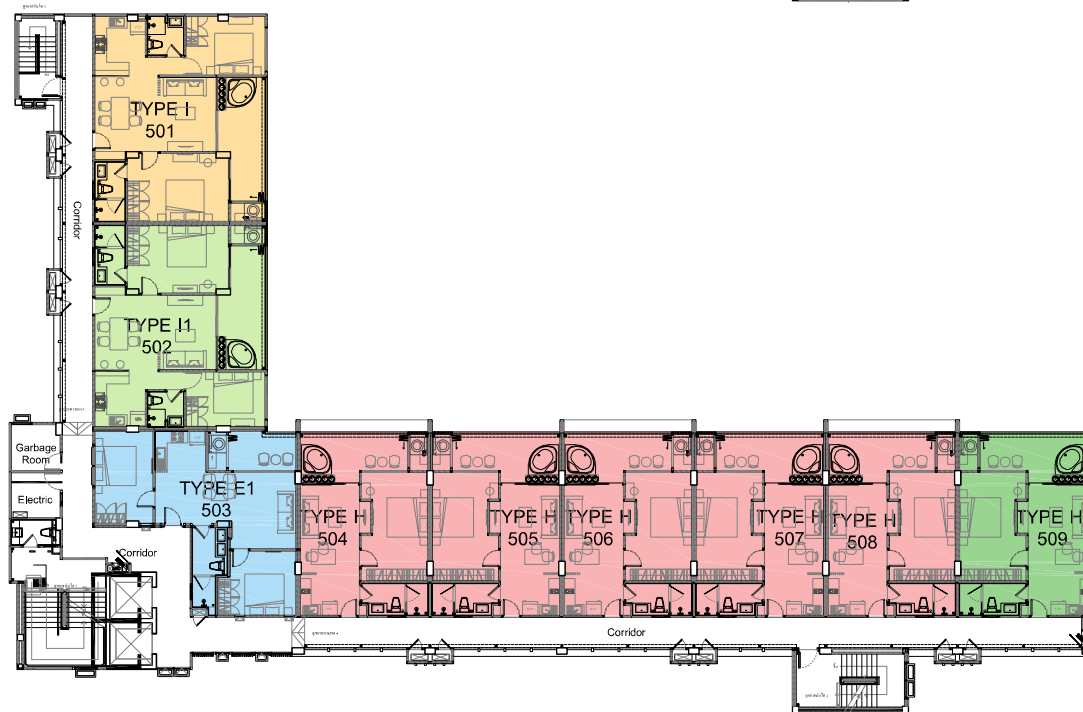

4th Floor Plan

SCALE 1 : 250

5th Floor Plan

SCALE 1 : 250

| Room type | |
|---|---------------------|
|  | Double bed apart E1 |
|  | Single bed apart H |
|  | Single bed apart H1 |
|  | Single bed apart H2 |
|  | Single bed apart H3 |
|  | Double bed apart I |
|  | Double bed apart I1 |

Project : BABYLON SKY GARDEN 2
 Location : Rawai, Phuket